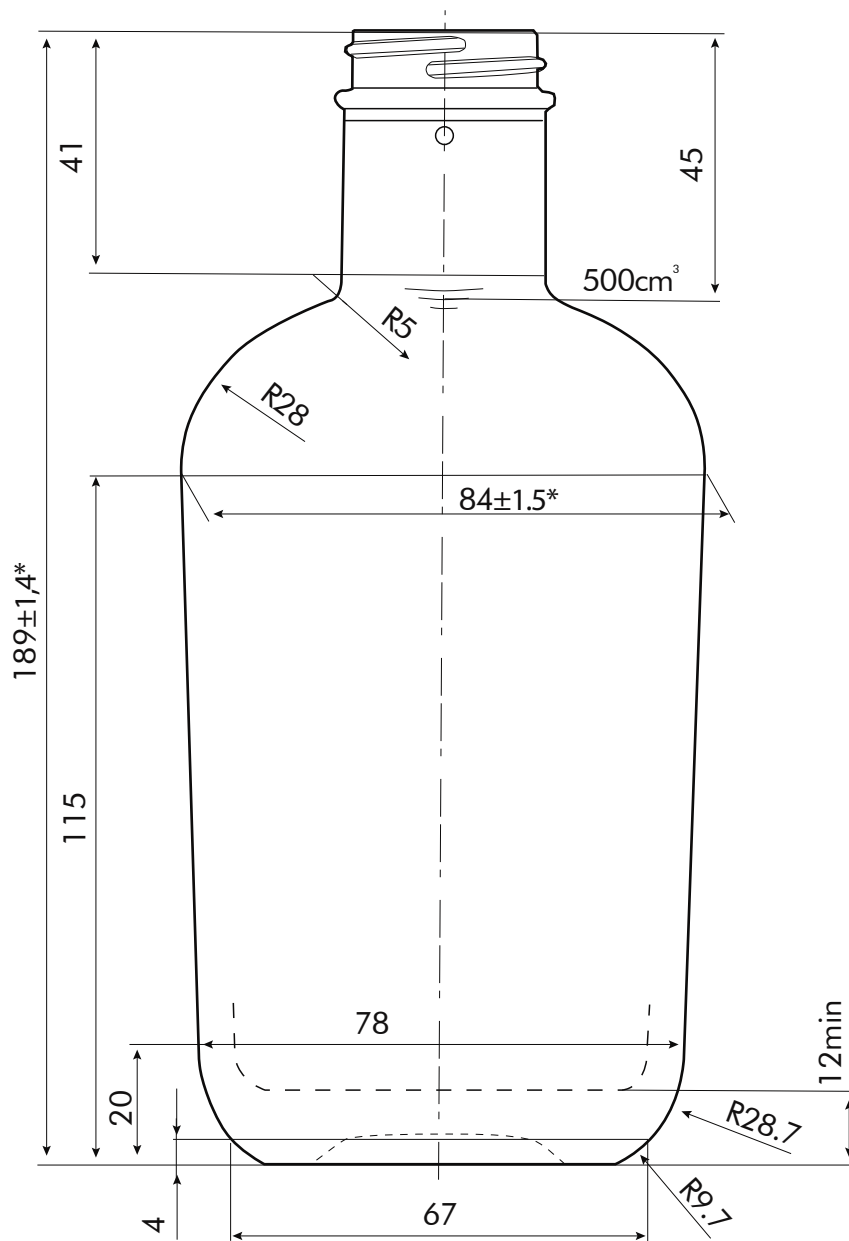

BOSKA

0.500

KMC
G L A S S

- ⊘ Boska 0.500
- ⊘ Weight – 600 g
- ⊘ Filling CAP – 500 ml
- ⊘ Color – Flint
- ⊘ Diameter – 84 ± 1.5

www.kmc.glass
sales@kmc.glass